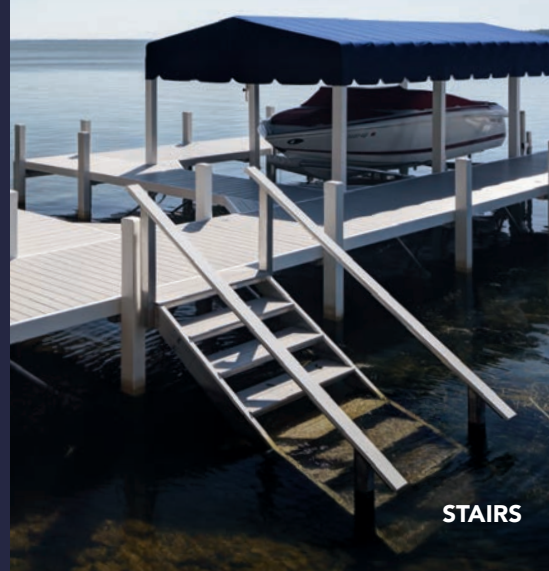

## SIMPLE AND SOPHISTICATED.

Whether you're looking for the best way to maximize your shoreline, or simply desire a low-profile look, our Minimalist™ Pier is the perfect choice. Crafted with the same durable and maintenance-free materials, this pier offers a streamlined and contemporary design.

## DURABLE HDPE DECKING OPTIONS.

Unlike wood or composite decking, our premium HDPE decking is impervious to the elements. Choose from four distinct colors to create your perfect waterfront look. Our decking has the look and traction of wood without the maintenance and is guaranteed to never fade more than 3% of the original color.

Sandstone

Weatherwood

Dove Gray

White

STAIRS

RAIL-LESS STAIRS

VERTICAL KAYAK/  
PADDLE BOARD RACK

HORIZONTAL KAYAK/  
PADDLE BOARD RACK

DOCK BOXES

**PERMANENT CANOPY**

**CENTER MOUNT  
RETRACTABLE SUNSHADE**

**BACK MOUNT  
RETRACTABLE SUNSHADE**

**FIXED  
SUNSHADE**

**BUILT-IN BOAT LIFT**

**BENCH**

**FLAG POLE**